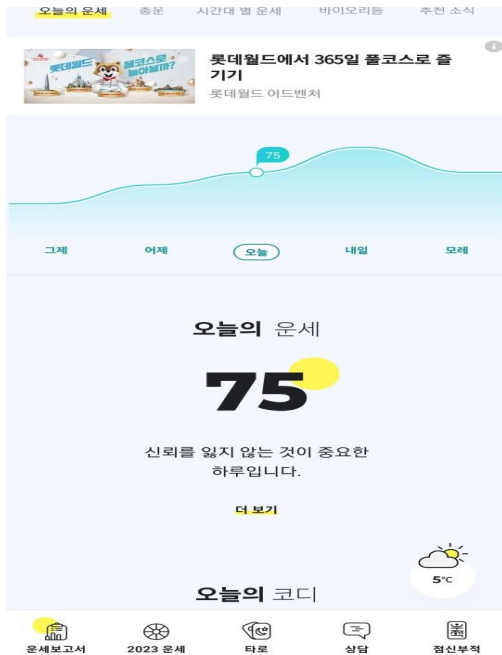

Moving advertisement for Mass awareness

subway station advertisements

Moving advertisement for Mass awareness

high-speed rail advertising

Make an interaction
With Korean people

Commercials in a drama

an advertisements in a drama

an advertisements in a reality show

Application Banners

SNS marketing with influencers

GS25 광고

GS25

원소주 페이백부터 인기상품 1+1까지

2월 **GS Pay. 이벤트**

인기상품 10종 1+1